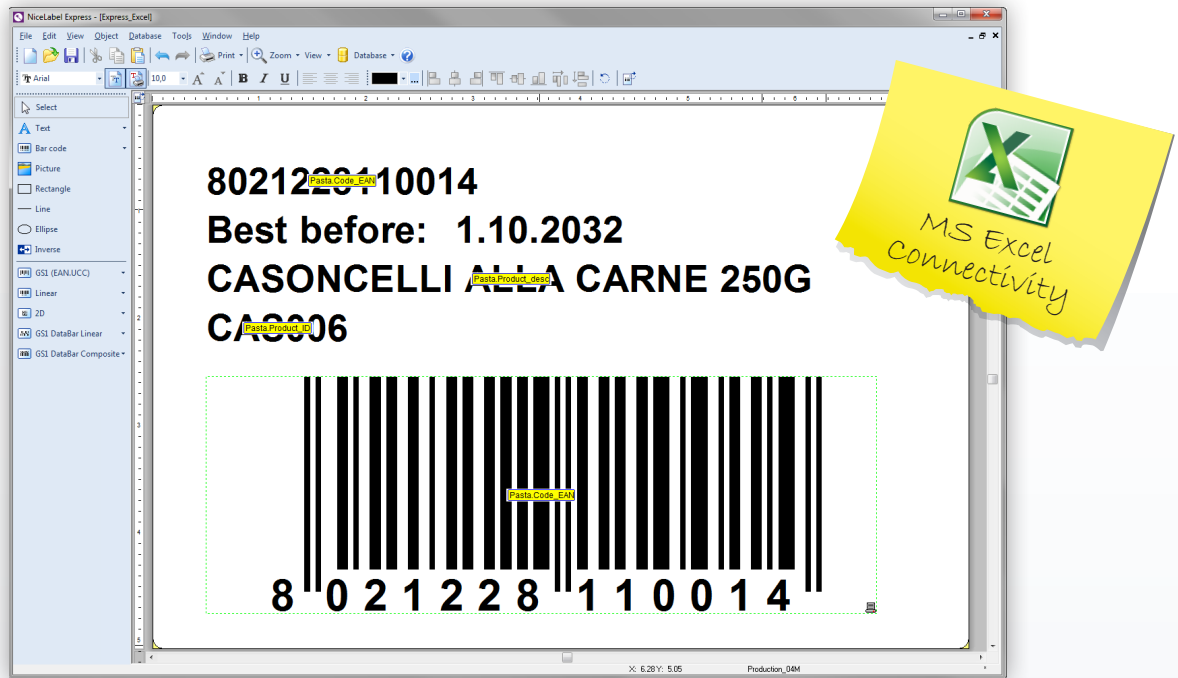

# NiceLabel DESIGNER EXPRESS

**The most affordable way to print labels  
from a database**

The Full Spectrum of Labeling Software

NiceLabel 

# Basic labeling for small business

Design basic barcode labels in minutes and use Microsoft Excel as a simple database.

Easy label designer